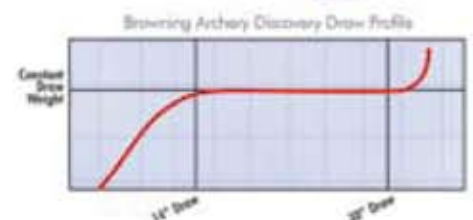

Code 551611

HYPERMAX

14" -> 30" 20#

AURORA BASIC CASE

Extremely compact and lightweight the new Aurora Basic case offers a very good protection for the compound bows. Available both in Realtree as well as in target color.

DRAW LENGTH MODULES

Thanks to the optional draw length modules the Discovery bow can be converted in a standard compound bow with a draw length adjustable from 18 to 28 inches.

Discovery is the real universal compound bow. Thanks to its cam without let off and without fixed draw length it can be used with a draw length between 14" and 30" by maintaining the same poundage.